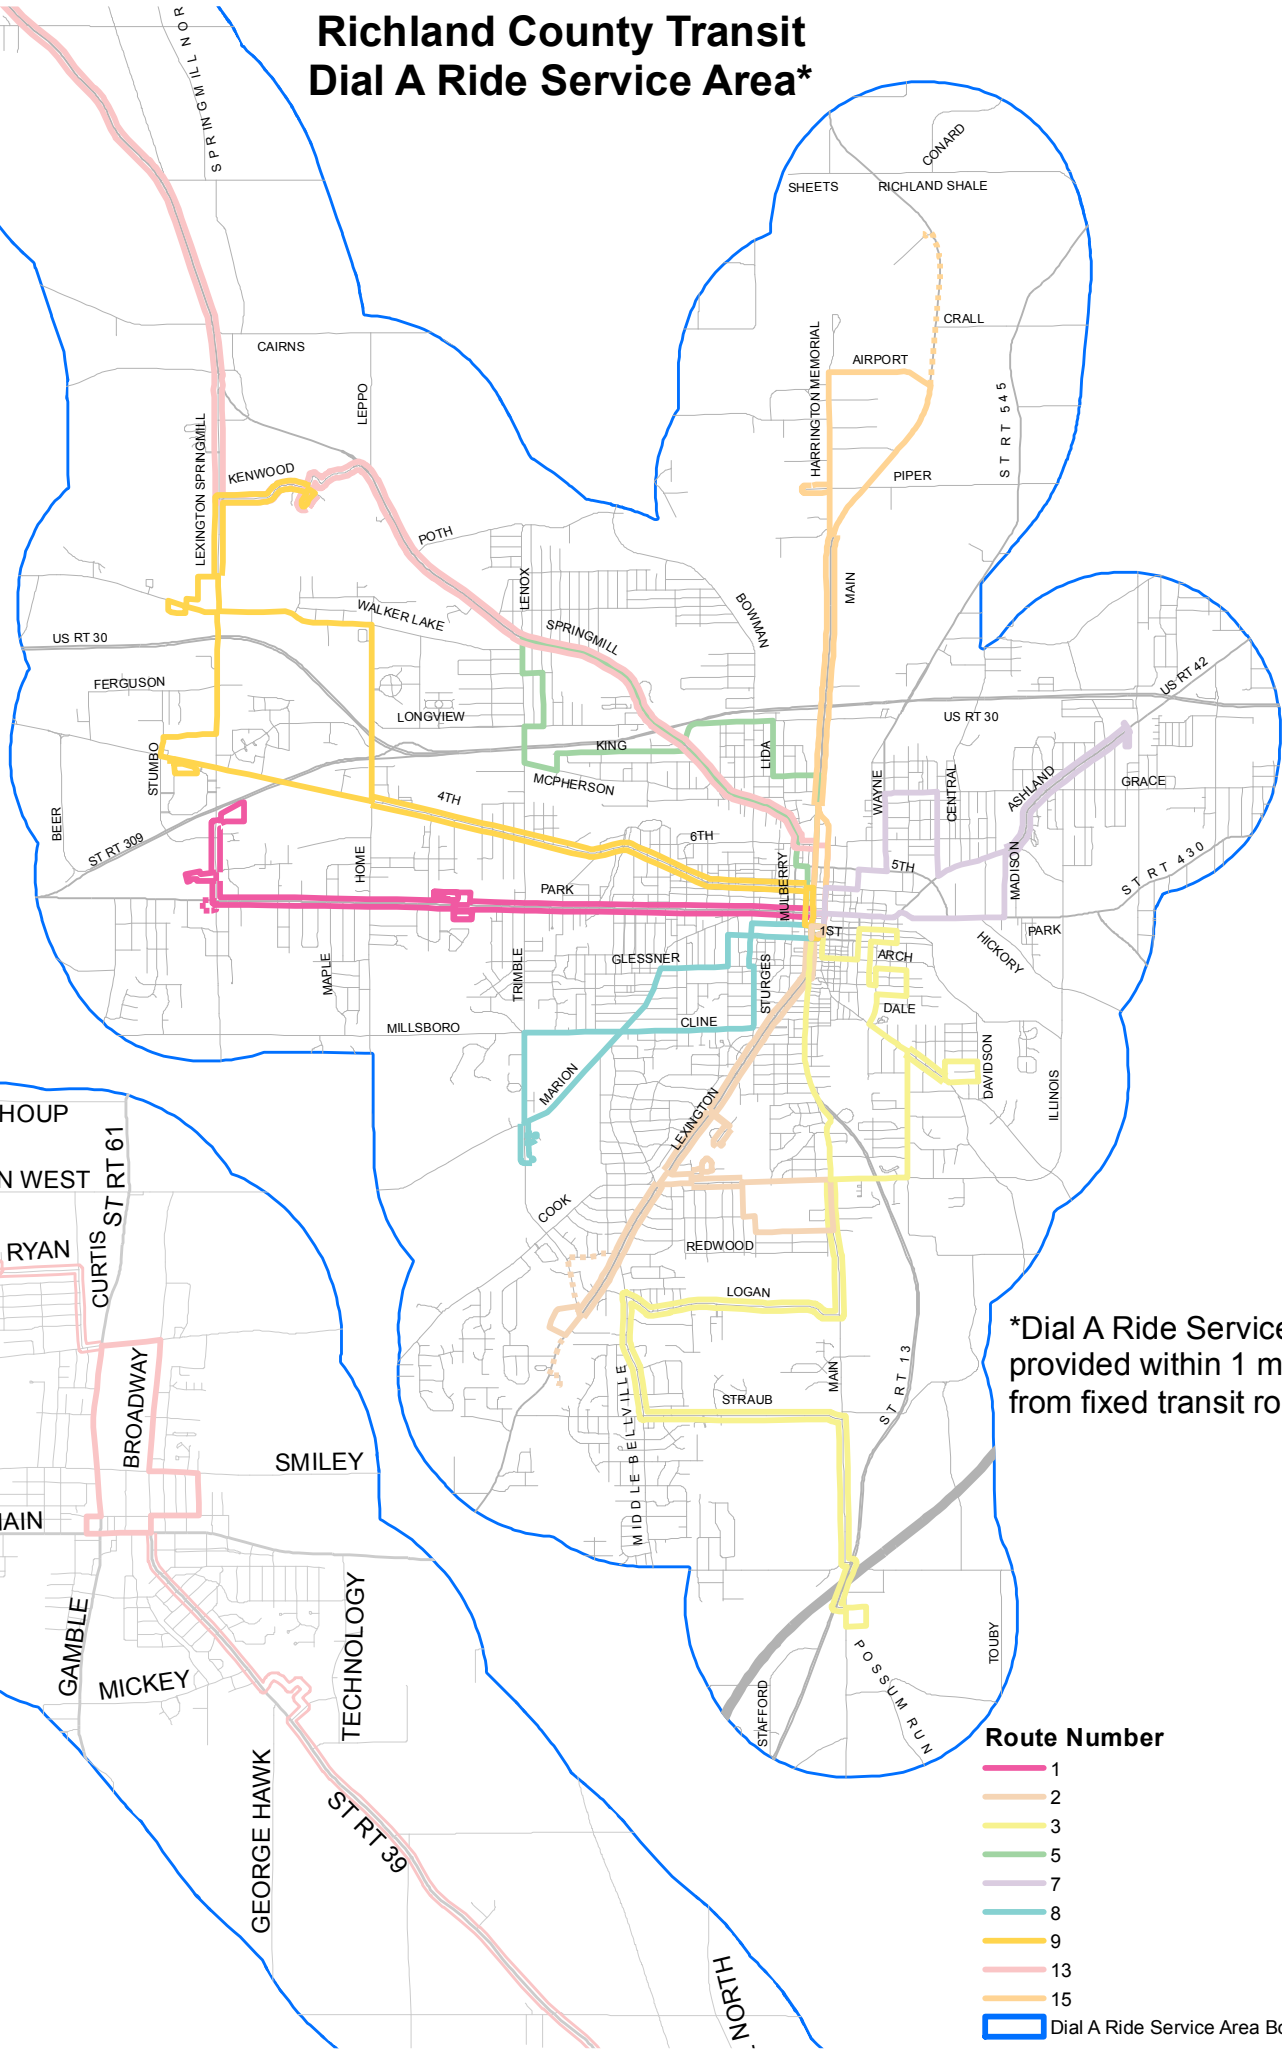

Richland County Transit Dial A Ride Service Area*

Shelby
Aea
Detail

*Dial A Ride Service is provided within 1 mile from fixed transit routes.

- Route Number**
- 1
 - 2
 - 3
 - 5
 - 7
 - 8
 - 9
 - 13
 - 15
 - Dial A Ride Service Area Boundary